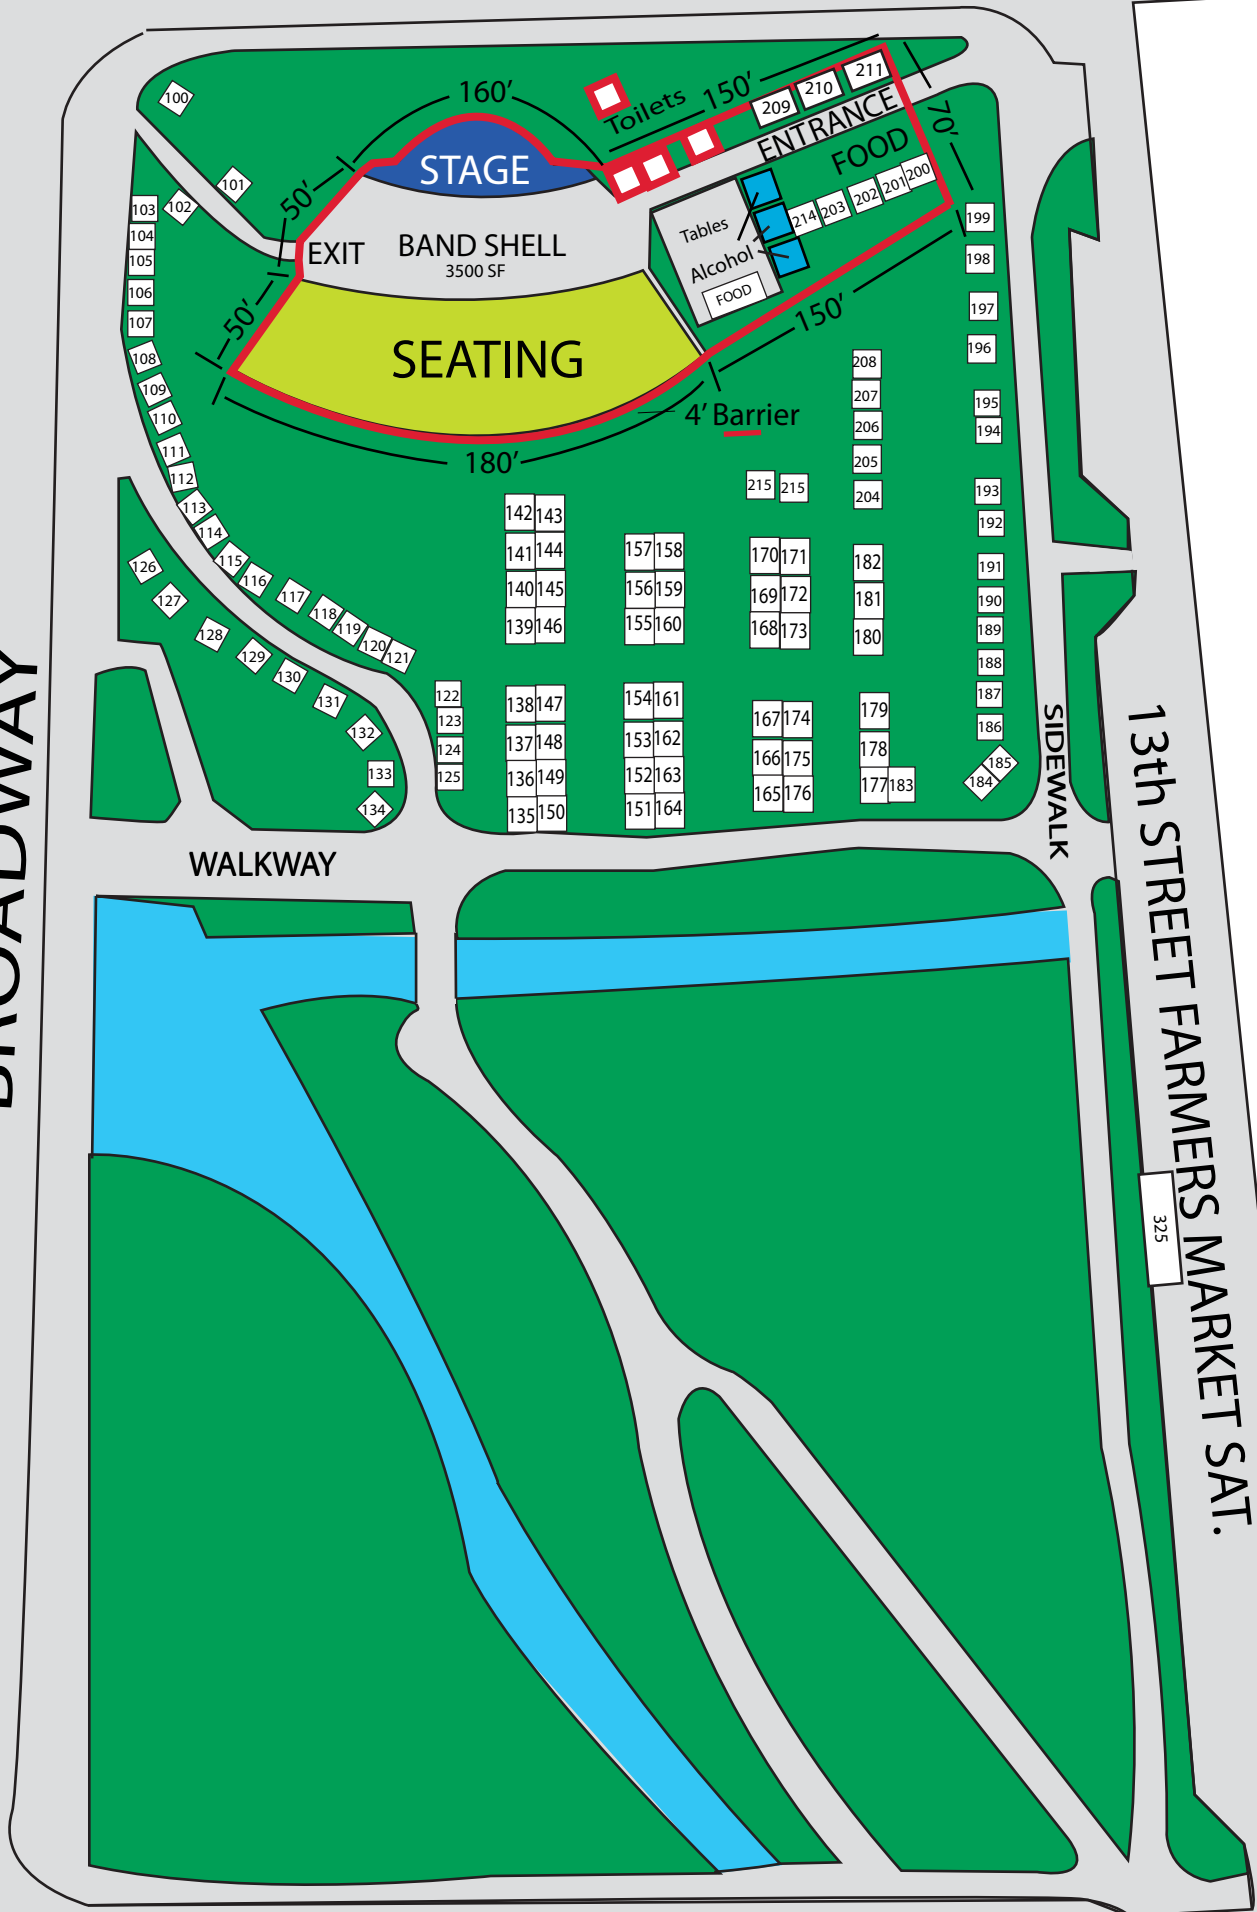

CANYON

BROADWAY

WALKWAY

SIDEWALK

13th STREET FARMERS MARKET SAT.
325

STAGE

BAND SHELL
3500 SF

SEATING

EXIT

Toilets

ENTRANCE

FOOD

Tables

Alcohol

FOOD

4' Barrier

100

103

104

105

106

107

108

109

118

119

120

121

126

127

128

129